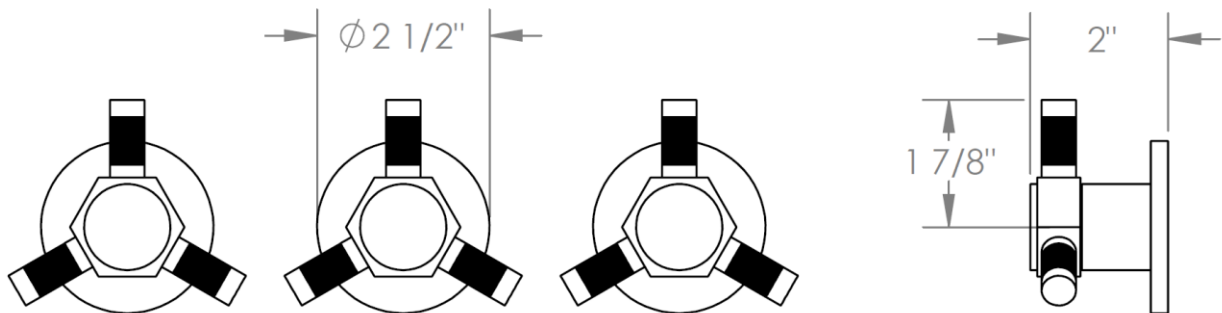

111-WTR3-SP4

Wall Mounted Trim with Alignment Kit
For use with SS-503 concealed rough

WATERMARK DESIGNS 3/12/2018

111-WTR3-SP5

Wall Mounted 3-Valve Shower Trim
Includes Alignment Kit
Requires SS-503 concealed rough