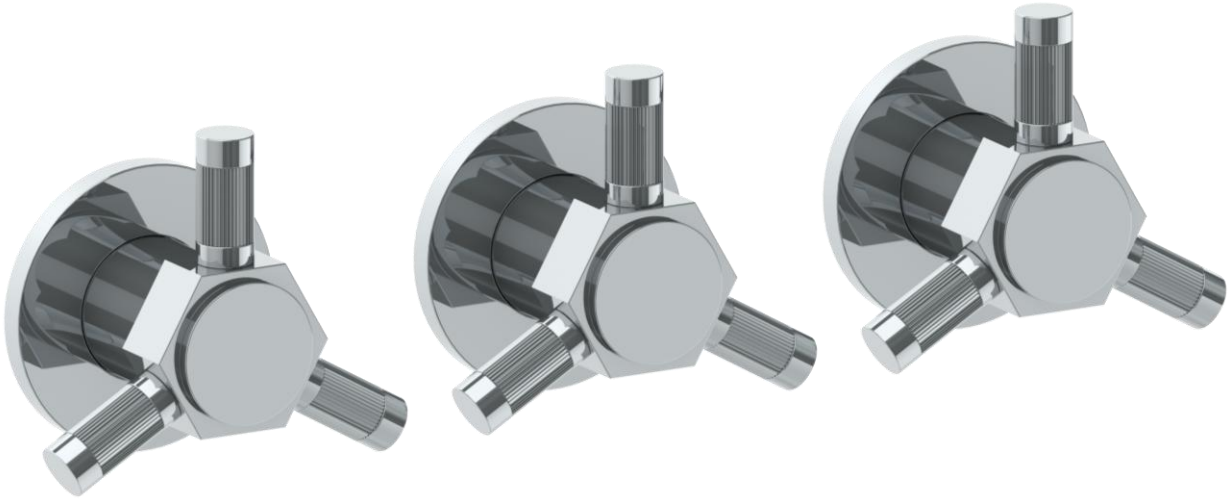

111-WTR3-SP4

Wall Mounted Trim with Alignment Kit
For use with SS-503 concealed rough

WATERMARK DESIGNS 3/12/2018

111-WTR3-SP5

Wall Mounted 3-Valve Shower Trim
Includes Alignment Kit
Requires SS-503 concealed rough