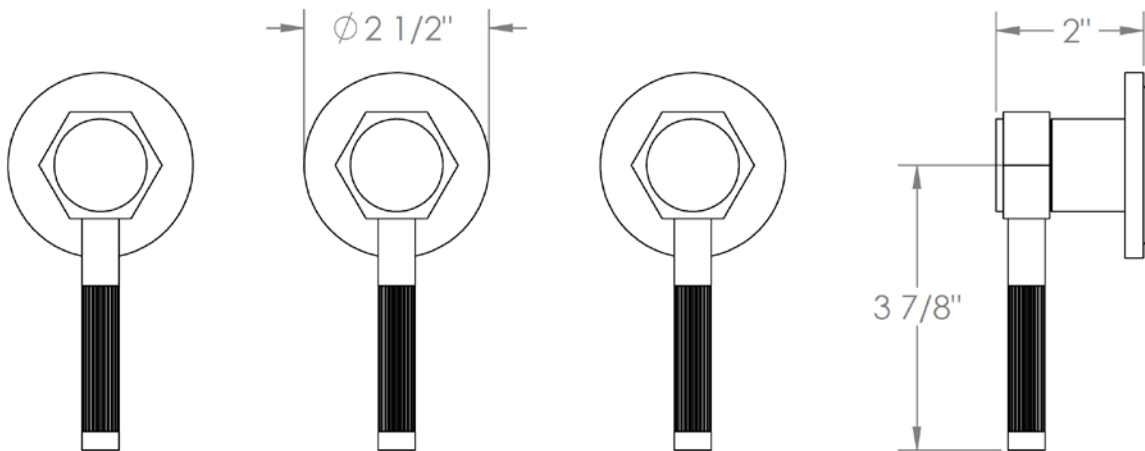

111-WTR3-SP4

Wall Mounted Trim with Alignment Kit
For use with SS-503 concealed rough

WATERMARK DESIGNS 3/12/2018

111-WTR3-SP5

Wall Mounted 3-Valve Shower Trim
Includes Alignment Kit
Requires SS-503 concealed rough